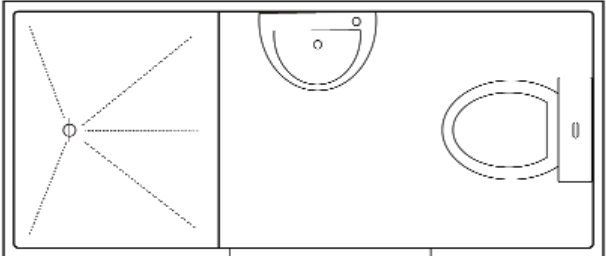

BATHROOM PLANS

The overall height of all bathrooms is approx. 2250mm except for the AAB1800C which is 1960mm.

FPSQ1900 (1900mm x 1900mm)

AAB1800C (1800mm x 860mm)

FP900 (2080mm x 880mm)

FP1900 (2280mm x 1900mm)

FP1000 (2280mm x 980mm)

FP1200 (2280mm x 1200mm)

FPDA2700 (2780mm x 2280mm)

FP1400 (2280mm x 1400mm)