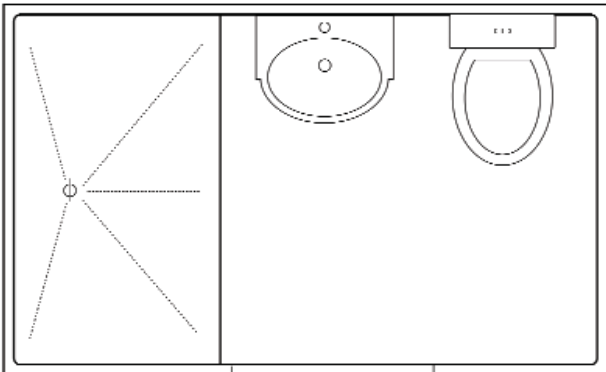

BATHROOM PLANS

The overall height of all bathrooms is approx. 2250mm except for the AAB1800C which is 1960mm.

FPSQ1900 (1900mm x 1900mm)

AAB1800C (1800mm x 860mm)

FP900 (2080mm x 880mm)

FP1900 (2280mm x 1900mm)

FP1000 (2280mm x 980mm)

FP1200 (2280mm x 1200mm)

FPDA2700 (2780mm x 2280mm)

FP1400 (2280mm x 1400mm)