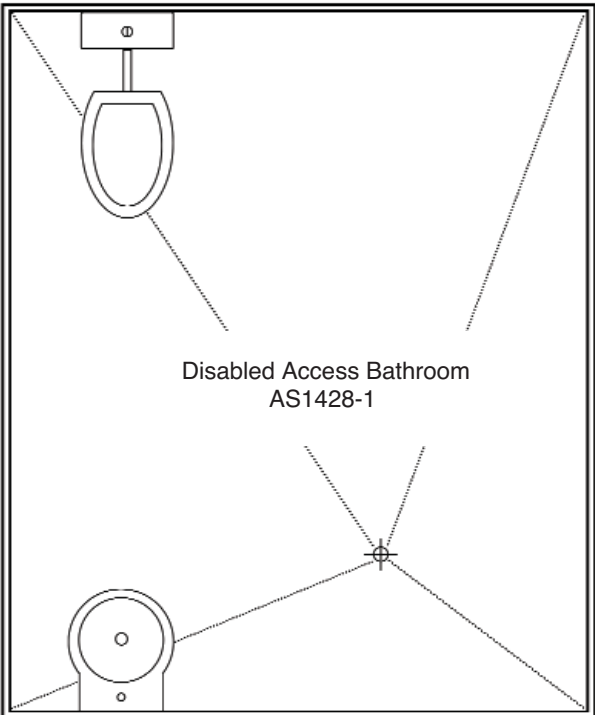

BATHROOM PLANS

The overall height of all bathrooms is approx. 2250mm except for the AAB1800C which is 1960mm.

FPSQ1900 (1900mm x 1900mm)

AAB1800C (1800mm x 860mm)

FP900 (2080mm x 880mm)

FP1900 (2280mm x 1900mm)

FP1000 (2280mm x 980mm)

FP1200 (2280mm x 1200mm)

FPDA2700 (2780mm x 2280mm)

FP1400 (2280mm x 1400mm)