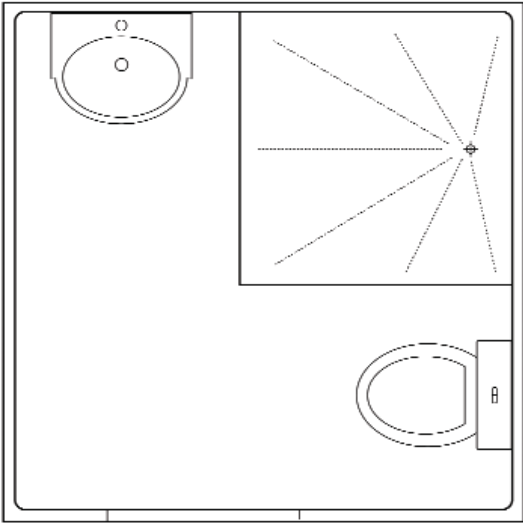

BATHROOM PLANS

The overall height of all bathrooms is approx. 2250mm except for the AAB1800C which is 1960mm.

FPSQ1900 (1900mm x 1900mm)

AAB1800C (1800mm x 860mm)

FP900 (2080mm x 880mm)

FP1900 (2280mm x 1900mm)

FP1000 (2280mm x 980mm)

FP1200 (2280mm x 1200mm)

FPDA2700 (2780mm x 2280mm)

FP1400 (2280mm x 1400mm)