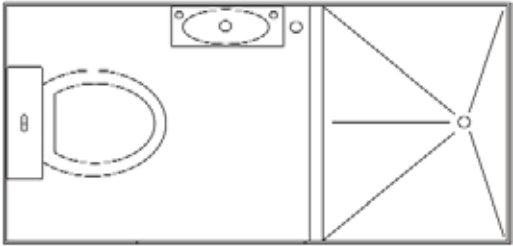

BATHROOM PLANS

The overall height of all bathrooms is approx. 2250mm except for the AAB1800C which is 1960mm.

FPSQ1900 (1900mm x 1900mm)

AAB1800C (1800mm x 860mm)

FP900 (2080mm x 880mm)

FP1900 (2280mm x 1900mm)

FP1000 (2280mm x 980mm)

FP1200 (2280mm x 1200mm)

FPDA2700 (2780mm x 2280mm)

FP1400 (2280mm x 1400mm)