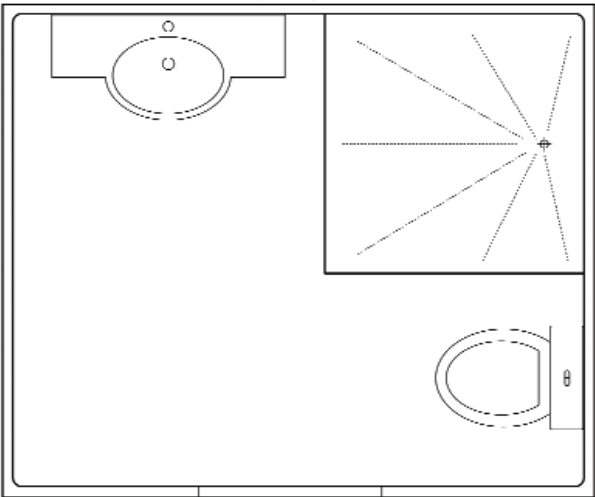

BATHROOM PLANS

The overall height of all bathrooms is approx. 2250mm except for the AAB1800C which is 1960mm.

FPSQ1900 (1900mm x 1900mm)

AAB1800C (1800mm x 860mm)

FP900 (2080mm x 880mm)

FP1900 (2280mm x 1900mm)

FP1000 (2280mm x 980mm)

FP1200 (2280mm x 1200mm)

FPDA2700 (2780mm x 2280mm)

FP1400 (2280mm x 1400mm)