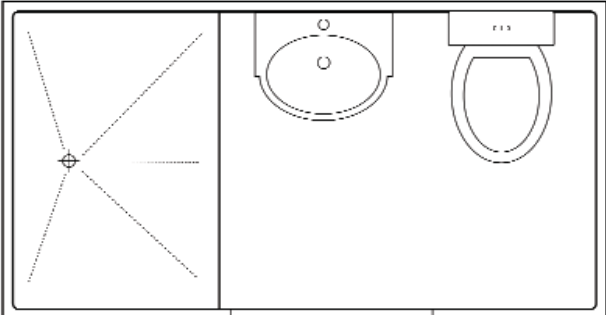

BATHROOM PLANS

The overall height of all bathrooms is approx. 2250mm except for the AAB1800C which is 1960mm.

FPSQ1900 (1900mm x 1900mm)

AAB1800C (1800mm x 860mm)

FP900 (2080mm x 880mm)

FP1900 (2280mm x 1900mm)

FP1000 (2280mm x 980mm)

FP1200 (2280mm x 1200mm)

FPDA2700 (2780mm x 2280mm)

FP1400 (2280mm x 1400mm)