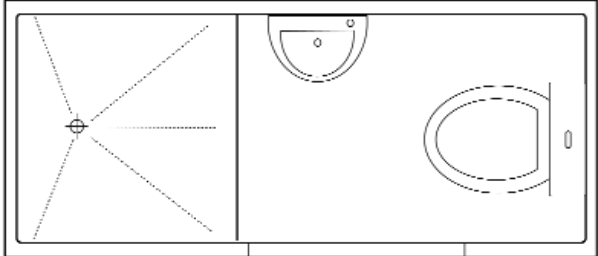

BATHROOM PLANS

The overall height of all bathrooms is approx. 2250mm except for the AAB1800C which is 1960mm.

FPSQ1900 (1900mm x 1900mm)

AAB1800C (1800mm x 860mm)

FP900 (2080mm x 880mm)

FP1900 (2280mm x 1900mm)

FP1000 (2280mm x 980mm)

FP1200 (2280mm x 1200mm)

FPDA2700 (2780mm x 2280mm)

FP1400 (2280mm x 1400mm)