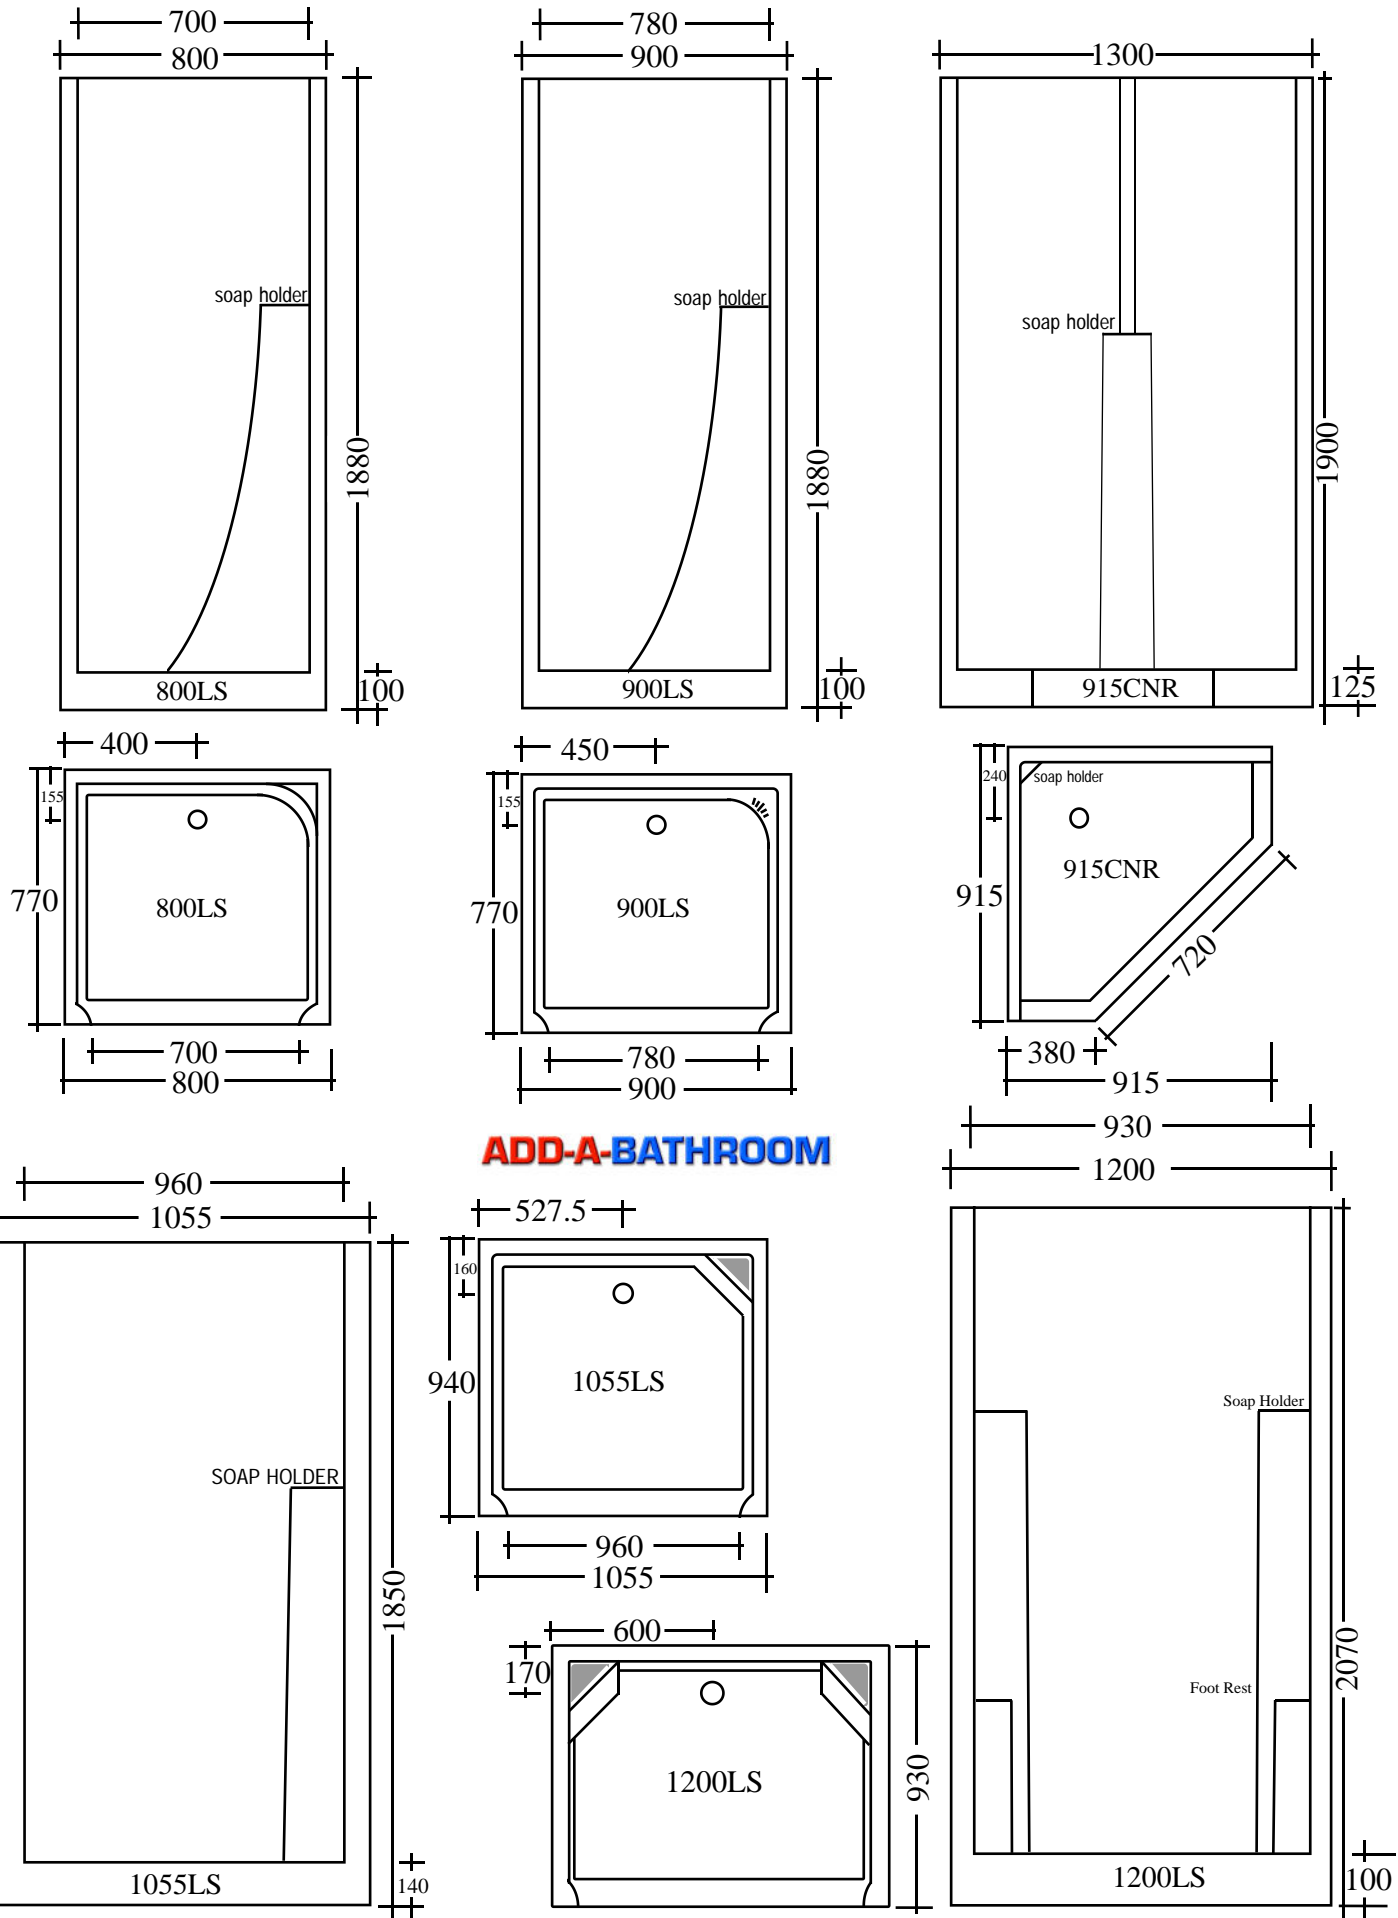

FULLY MOULDED MODULAR SHOWER CUBICLES

FULL DETAILS
ENCLOSED

Packed with features

- * Fully moulded
- * One piece unit
- * Anti slip floor
- * Easy clean throughout
- * Shower curtain rail
- * Optional glass door

*More models
inside*

All units available in White or Ivory.

Use drawings as a guide only. Dimensions may vary slightly.

ADD-A-BATHROOM

ADD-A-BATHROOM

Use dimensions as a guide only.
 It is advisable to set under floor plumbing when the unit is on site.