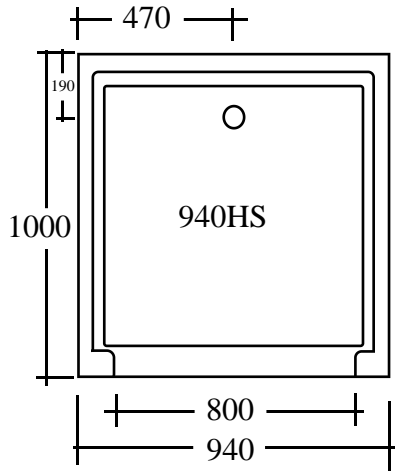

*More models
inside*

All units available in White or Ivory.

Use drawings as a guide only. Dimensions may vary slightly.

ADD-A-BATHROOM

ADD-A-BATHROOM

Use dimensions as a guide only.
 It is advisable to set under floor plumbing when the unit is on site.