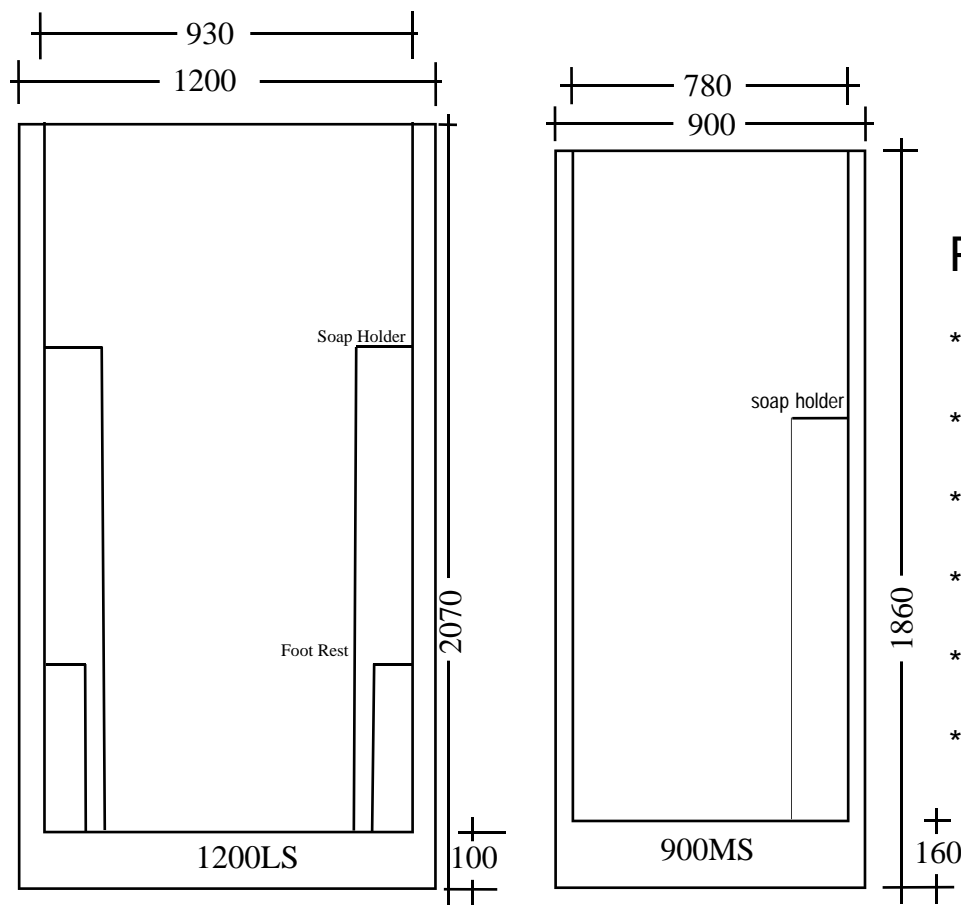

ADD-A-BATHROOM

Add-A-Bathroom Pty Ltd

34 Gum Avenue. Dry Creek. S.A. 5094

Phone: 1300 559 121 Facsimile: 08 8260 2699

International phone: 61 8 8260 7729 Facsimile: 61 8 8260 2699

Email: info@addabathroom.com.au Web: www.addabathroom.com.au

FULLY MOULDED MODULAR SHOWER CUBICLES

FULL DETAILS
ENCLOSED

Packed with features

- * Fully moulded
- * One piece unit
- * Anti slip floor
- * Easy clean throughout
- * Shower curtain rail
- * Optional glass door

*More models
inside*

All units available in White or Ivory.

Use drawings as a guide only. Dimensions may vary slightly.

ADD-A-BATHROOM

ADD-A-BATHROOM

Use dimensions as a guide only.
 It is advisable to set under floor plumbing when the unit is on site.