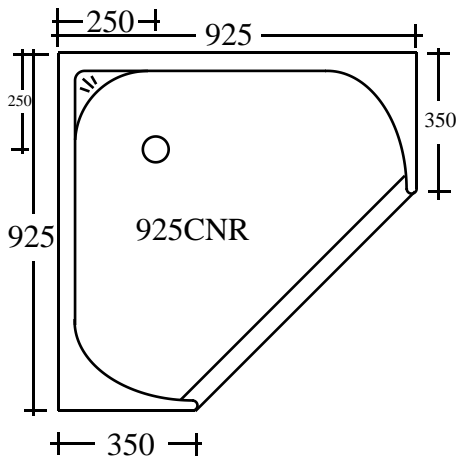

*More models
inside*

All units available in White or Ivory.

Use drawings as a guide only. Dimensions may vary slightly.

ADD-A-BATHROOM

ADD-A-BATHROOM

Use dimensions as a guide only.
 It is advisable to set under floor plumbing when the unit is on site.