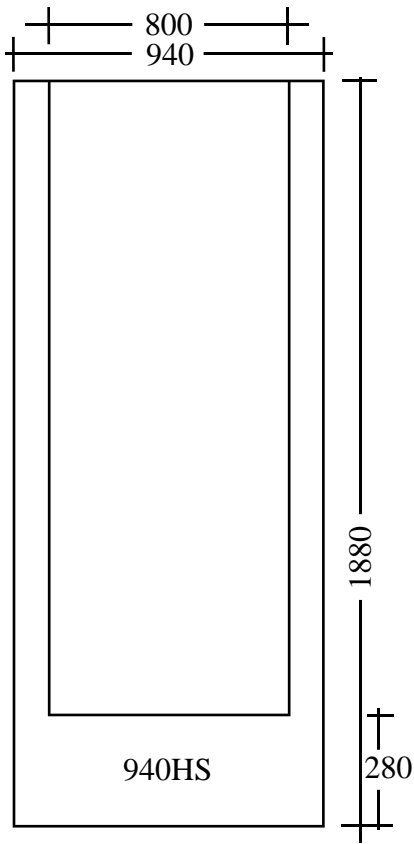

FULLY MOULDED MODULAR SHOWER CUBICLES

FULL DETAILS
ENCLOSED

Packed with features

- * Fully moulded
- * One piece unit
- * Anti slip floor
- * Easy clean throughout
- * Shower curtain rail
- * Optional glass door

*More models
inside*

All units available in White or Ivory.

Use drawings as a guide only. Dimensions may vary slightly.

ADD-A-BATHROOM

ADD-A-BATHROOM

Use dimensions as a guide only.
 It is advisable to set under floor plumbing when the unit is on site.