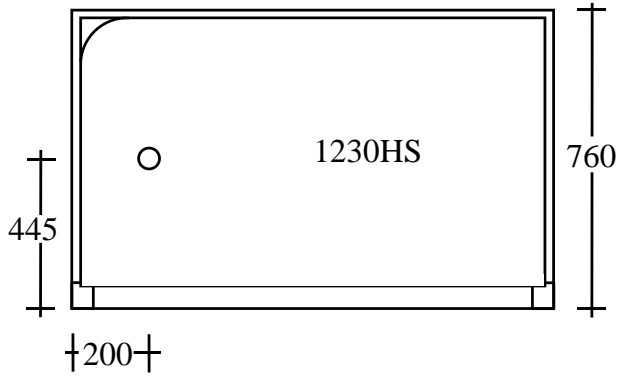

*More models
inside*

All units available in White or Ivory.

Use drawings as a guide only. Dimensions may vary slightly.

ADD-A-BATHROOM

ADD-A-BATHROOM

Use dimensions as a guide only.
 It is advisable to set under floor plumbing when the unit is on site.