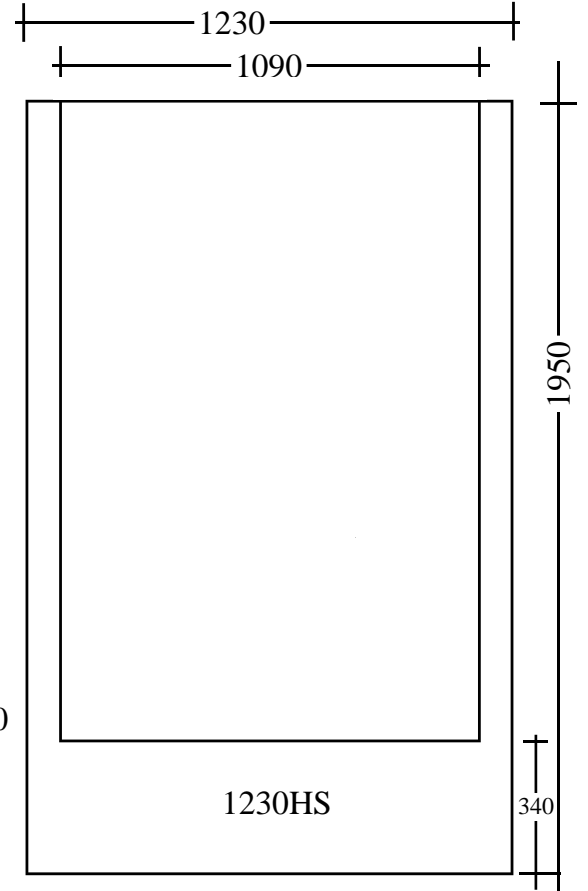

FULLY MOULDED MODULAR SHOWER CUBICLES

FULL DETAILS
ENCLOSED

Packed with features

- * Fully moulded
- * One piece unit
- * Anti slip floor
- * Easy clean throughout
- * Shower curtain rail
- * Optional glass door

*More models
inside*

All units available in White or Ivory.

Use drawings as a guide only. Dimensions may vary slightly.

ADD-A-BATHROOM

ADD-A-BATHROOM

Use dimensions as a guide only.
 It is advisable to set under floor plumbing when the unit is on site.